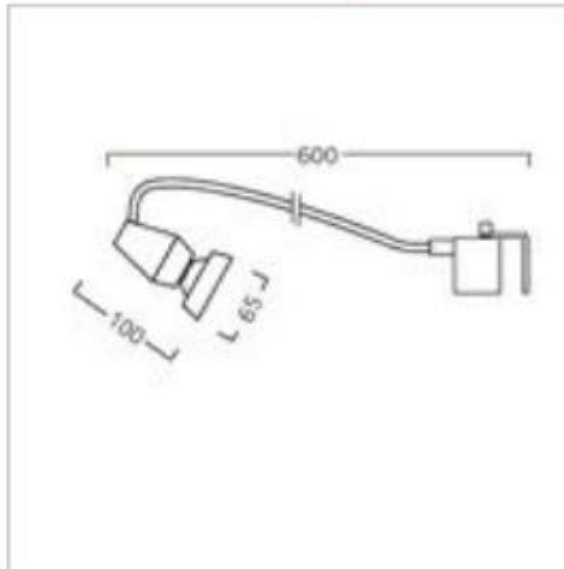

Product Image**Product Line Drawing****Lamp(s)****Light Distribution****Product Details**

Order code	3088090
Item name	Axo Display QR-CB51 50W
Mounting	Wall surface
Place of use	Interior
Colour	Matt silver
Diameter (mm)	65
Distribution type	Adjustable
Beam	38°
Lamps description	1 x QR-CB51 50W GU/GX5.3
Lamp included	No
Emergency	Without
T Class Max	-2
T Class Min	-2
Transformer availability	Included
Transformer mounting	Integral
Transformer type	Electronic
Voltage (V)	230