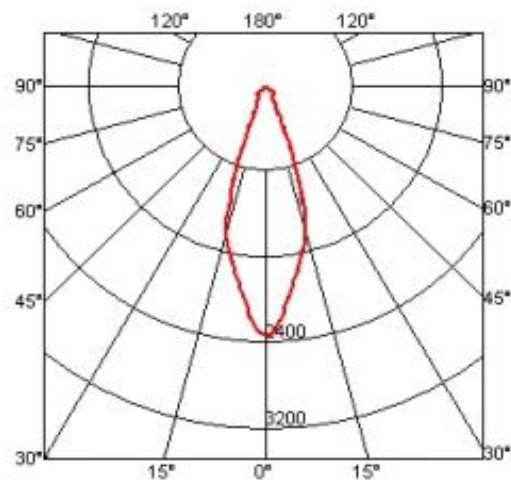

Product Image**Product Line Drawing****Lamp(s)****Light Distribution****Product Details**

Order code	3088090
Item name	Axo Display QR-CB51 50W
Mounting	Wall surface
Place of use	Interior
Colour	Matt silver
Diameter (mm)	65
Distribution type	Adjustable
Beam	38°
Lamps description	1 x QR-CB51 50W GU/GX5.3
Lamp included	No
Emergency	Without
T Class Max	-2
T Class Min	-2
Transformer availability	Included
Transformer mounting	Integral
Transformer type	Electronic
Voltage (V)	230